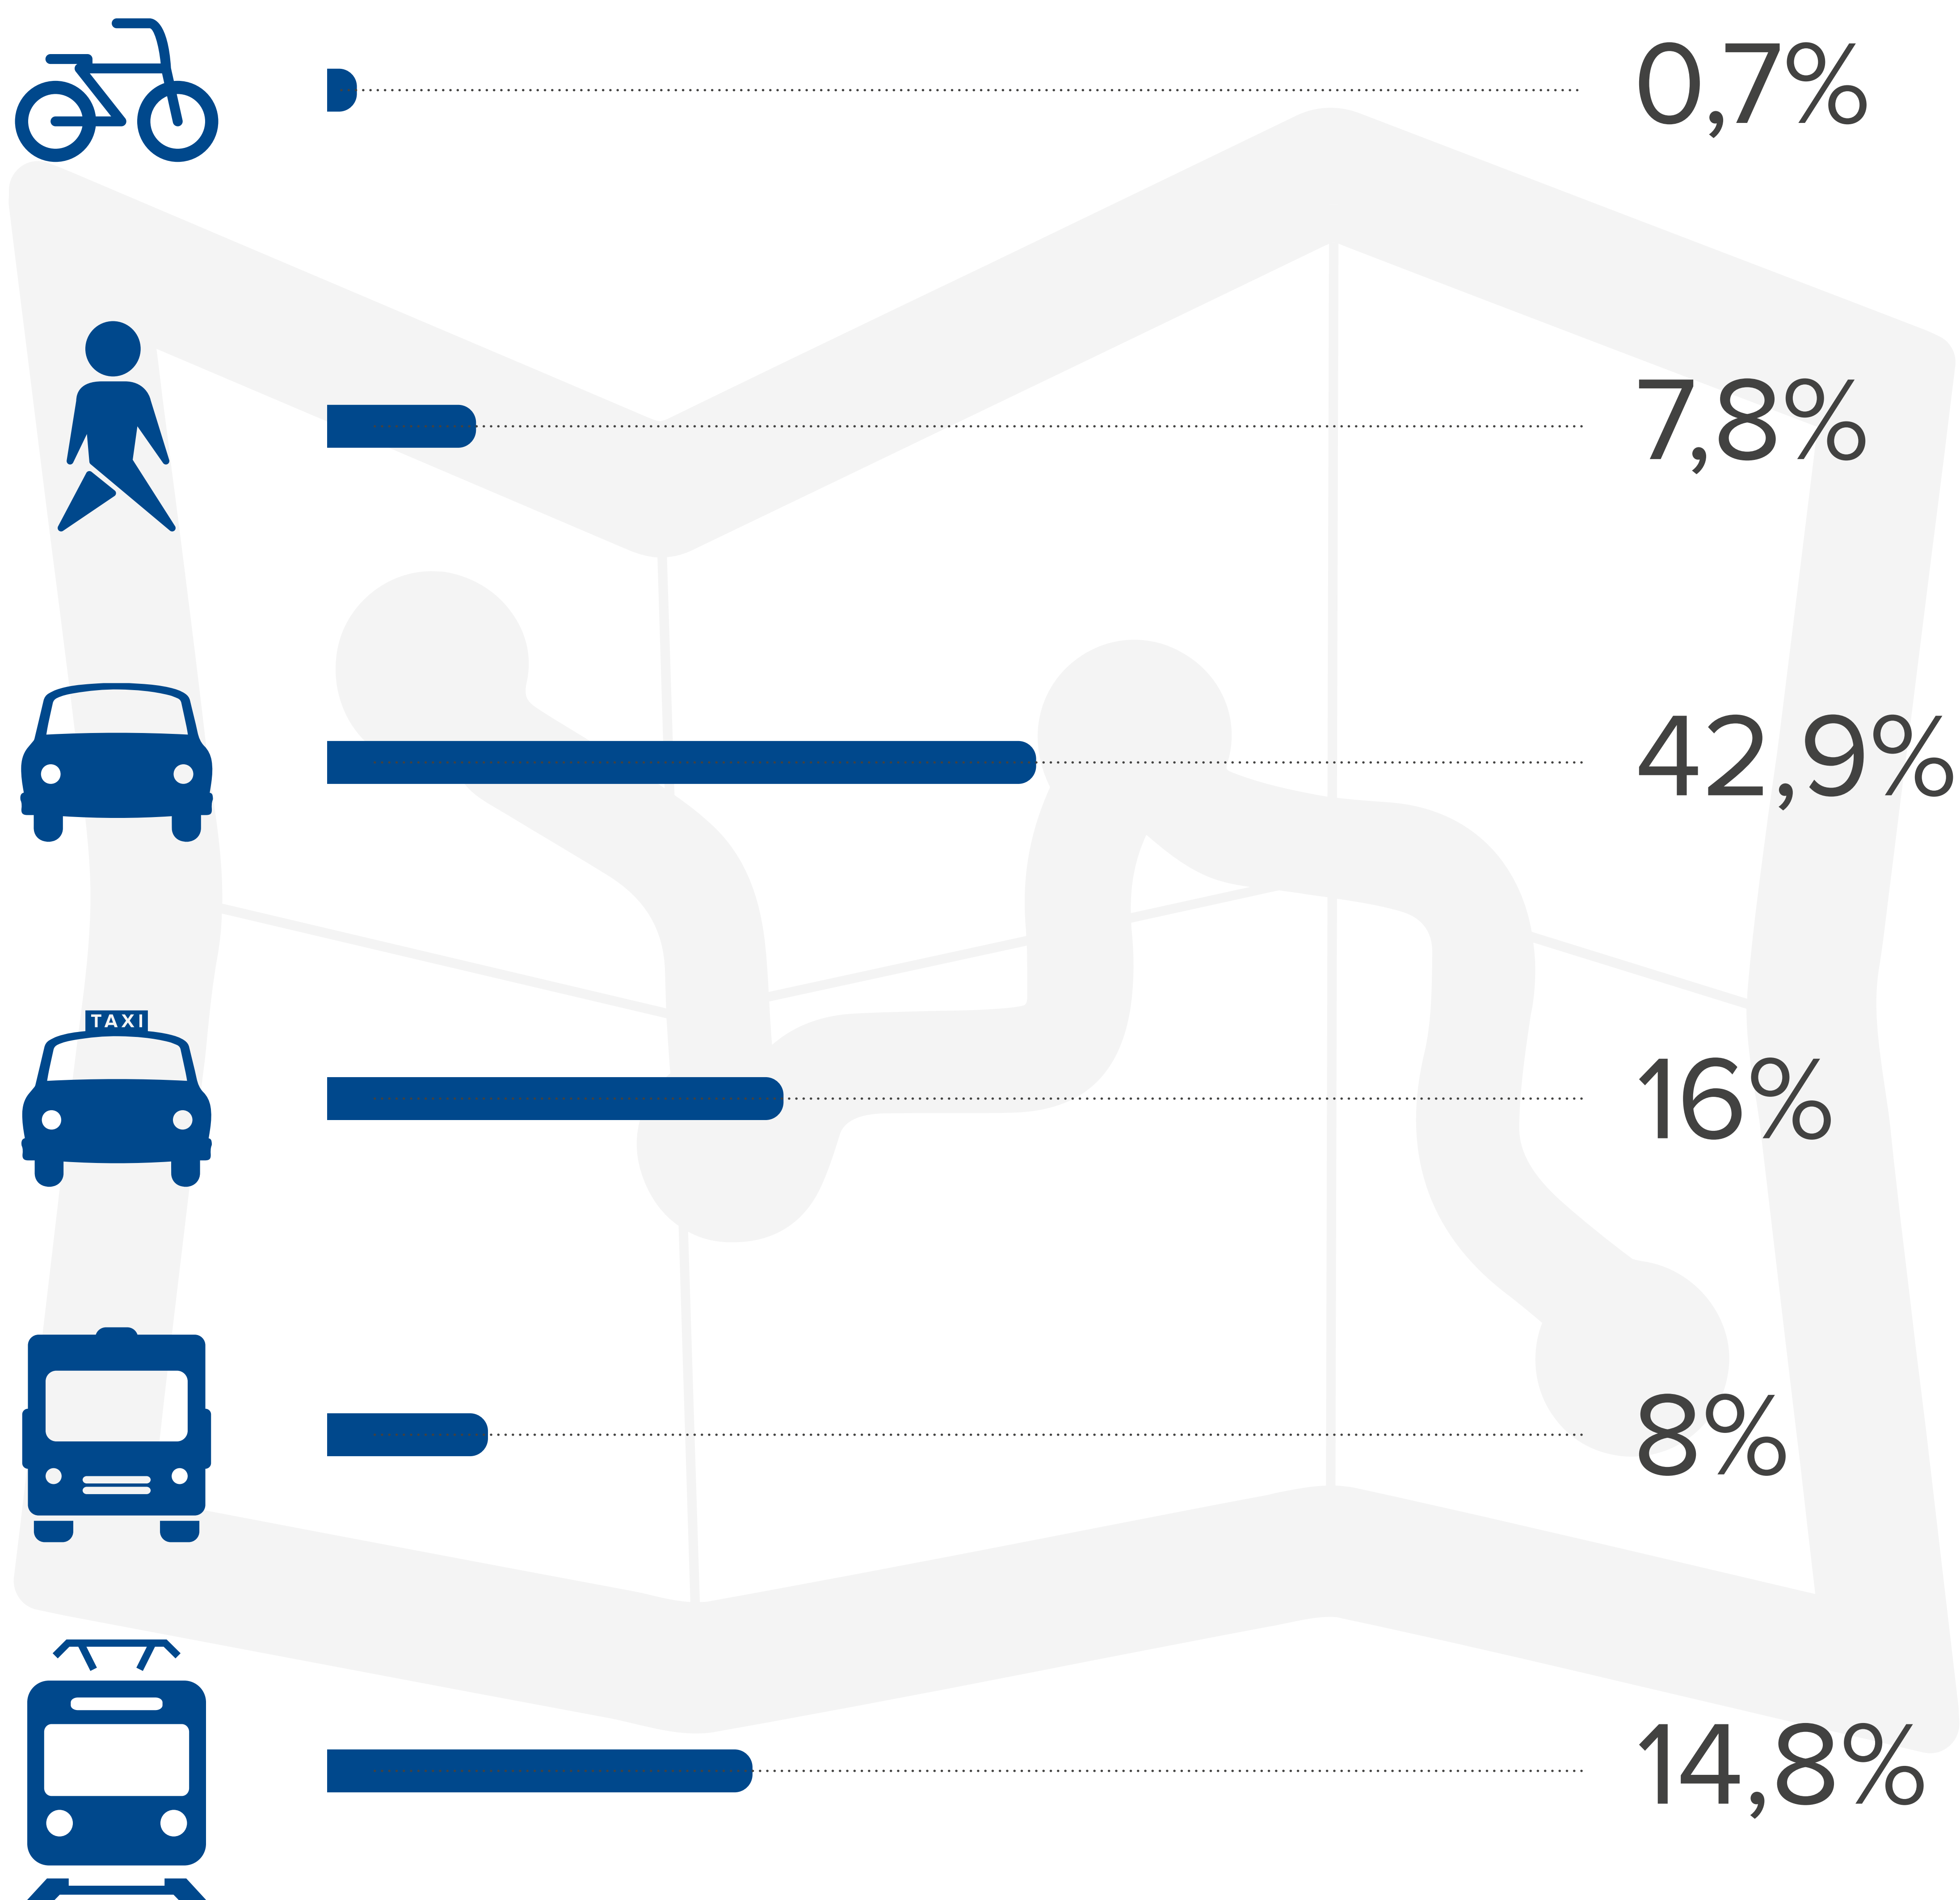

- OPERATING HOURS**  
 Parking is payable:  
 Mon-Fri: 8am – 5 pm  
 Sat: 8am – 1pm
- TIME LIMITS**  
 Parking time limits:  
 60 mins and / or 120 mins
- WHEN THE TIME STARTS**  
 Your parking starts as soon as your car stops in the bay
- PARKING TARIFFS**  
 Parking - R3.40 per 15min or part of thereof

## TRANSACTION PROCESS:

## COMMUTING TO WORK

## CAPE TOWN CBD BUSIEST PARKING HOURS

MORNING  
09:00 - 10:00

AFTERNOON  
12:00 - 13:00

EVENING  
14:00 - 15:00