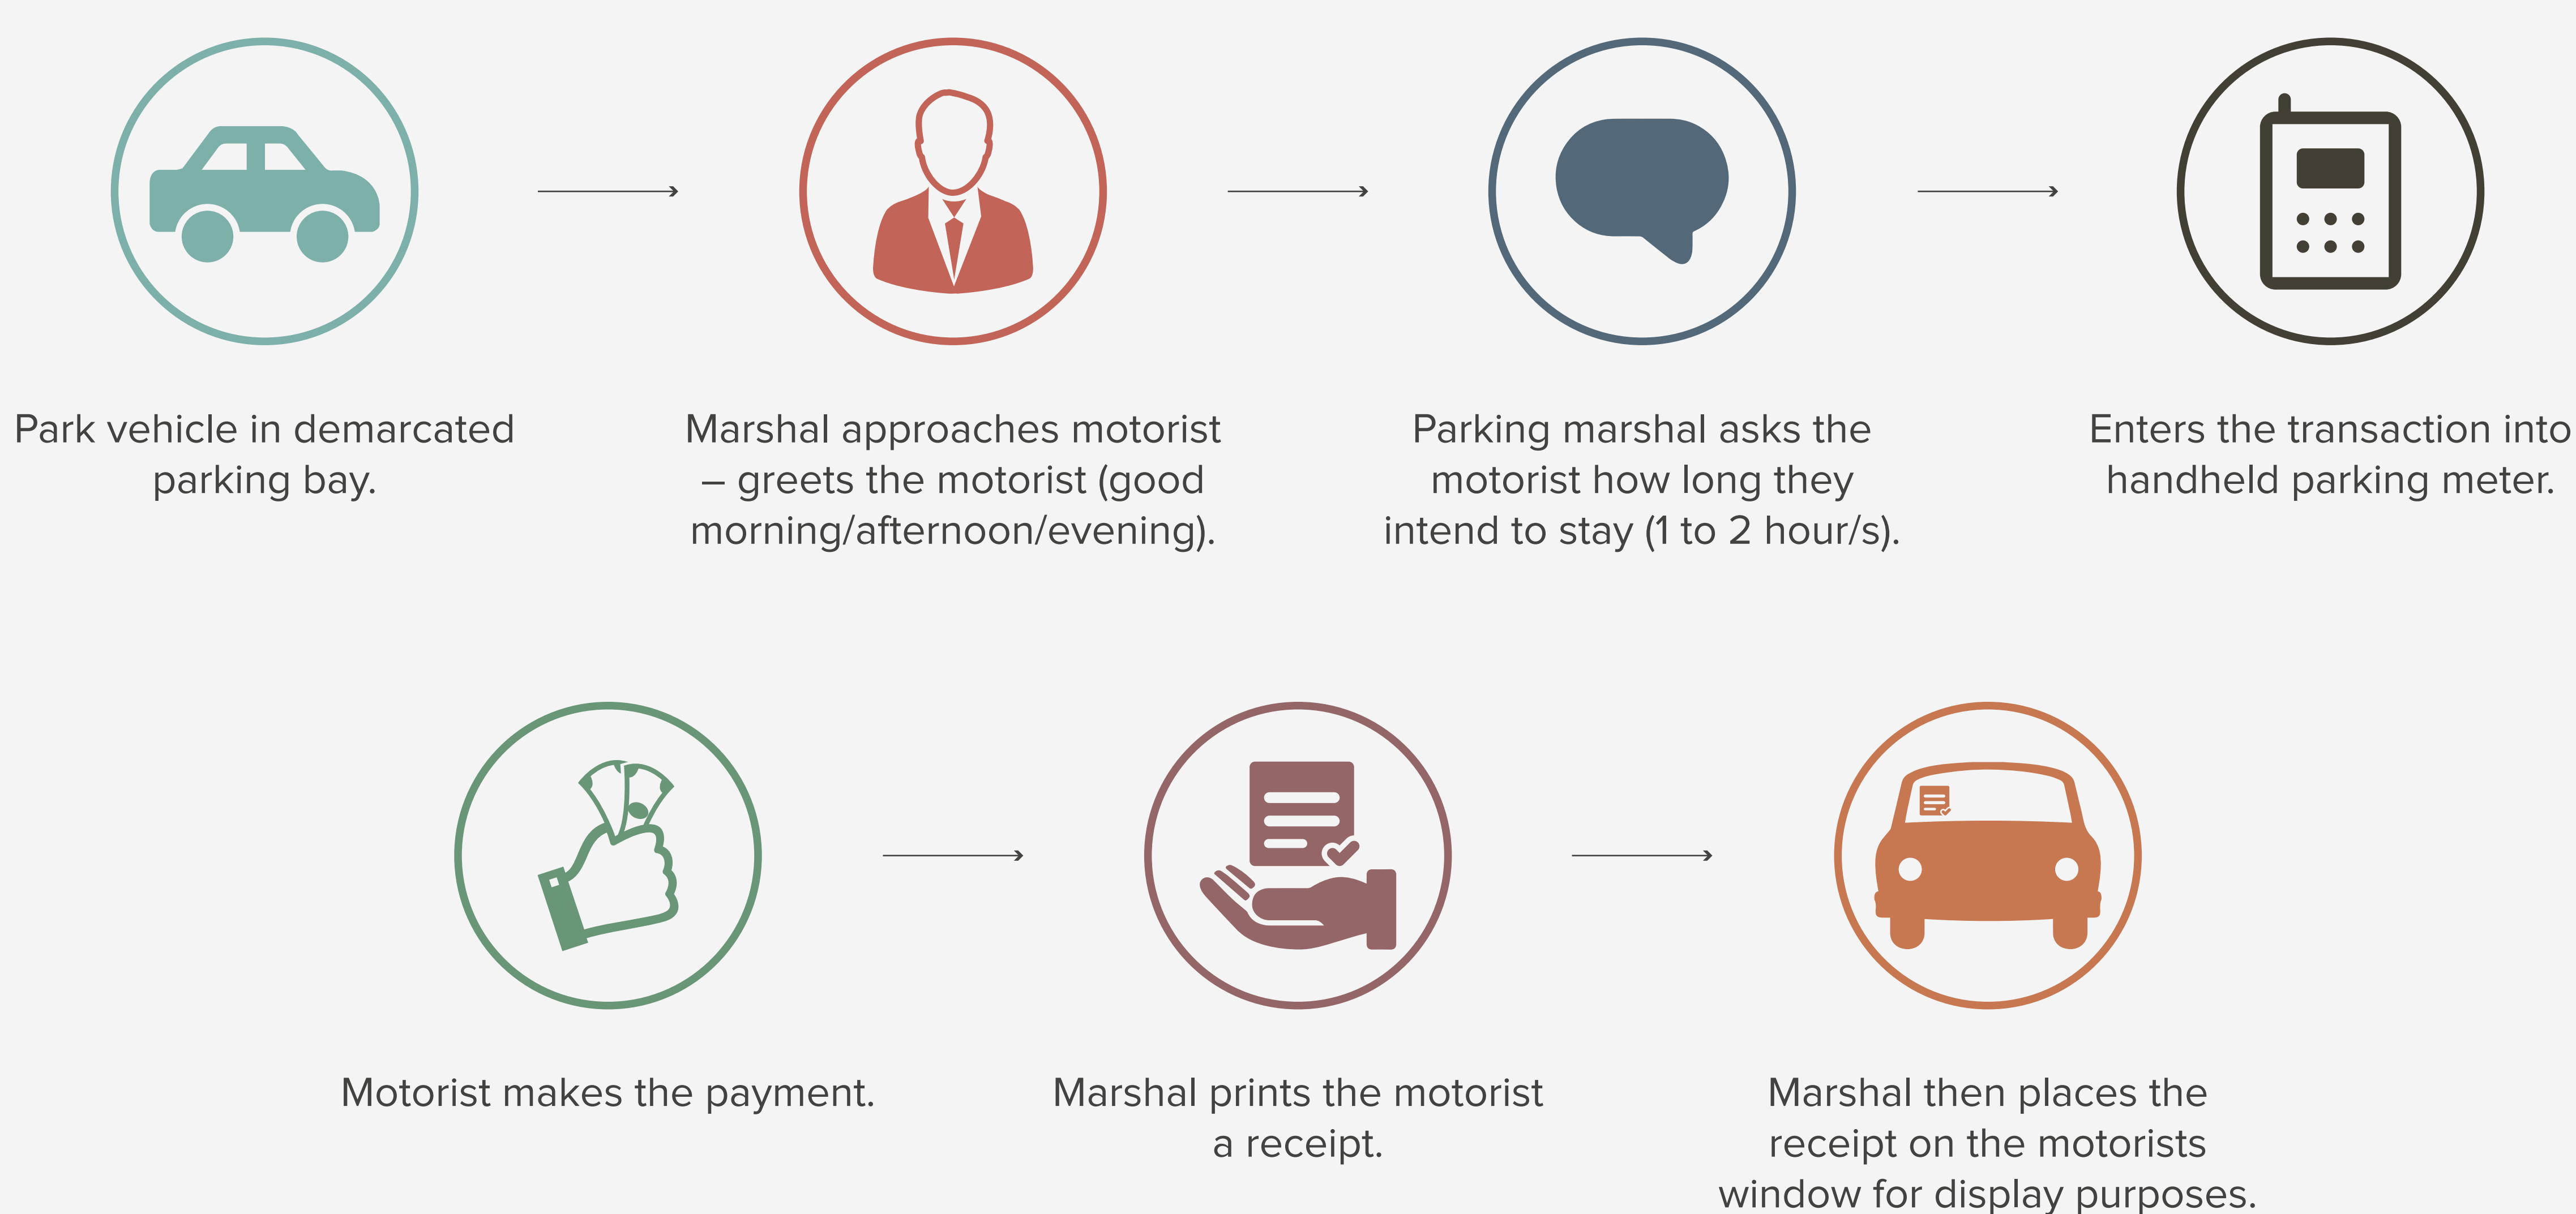

- OPERATING HOURS**  
 Parking is payable:  
 Mon-Fri: 8am – 5 pm  
 Sat: 8am – 1pm
- TIME LIMITS**  
 Parking time limits:  
 60 mins and / or 120 mins
- WHEN THE TIME STARTS**  
 Your parking starts as soon as your car stops in the bay
- PARKING TARIFFS**  
 Parking - R3.40 per 15min or part of thereof

## TRANSACTION PROCESS:

## COMMUTING TO WORK

## CAPE TOWN CBD BUSIEST PARKING HOURS

MORNING  
09:00 - 10:00

AFTERNOON  
12:00 - 13:00

EVENING  
14:00 - 15:00